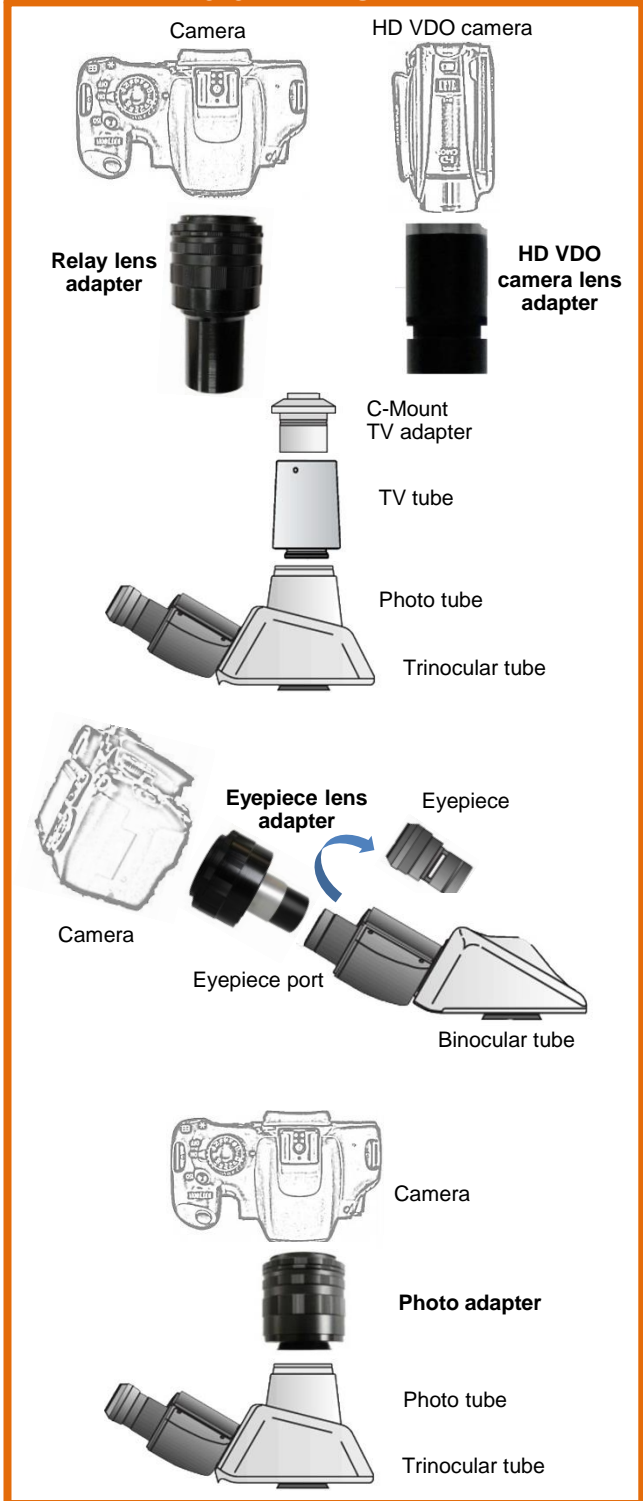

THE ADAPTER TO MOUNT DIGITAL CAMERAS IS PROVIDED TO ALLOW EASY, COST-EFFICIENT DIGITAL IMAGING

**HIGH IMAGES QUALITY AND RICH COLOR**

For various camera types.

**SYSTEM DIAGRAM**

Whether you image for biology, pathology, materials analysis or forensics you will find the adapter is easy to use and provides professional results.